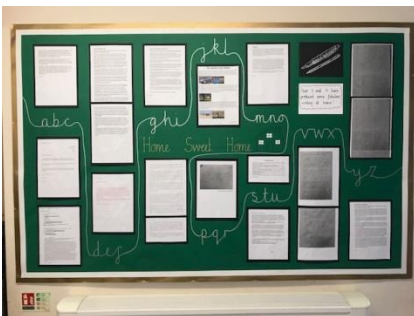

HARPLEY CE PRIMARY SCHOOL

WEEKLY NEWS AND INFORMATION

'I will instruct you in the way you should go; I will counsel you with my loving eye on you.' Psalm 32:8

Once again, we are extremely proud of our children. They have settled back into the school routine brilliantly and are focusing on their learning. Well done everyone!

MONDAY - 22nd March

PLEASE CAN ALL MONEY FOR THE WEEK COME IN TODAY, LUNCH (£2.30 per day) & MUSIC LESSONS. THANK YOU

Class I pupils to come to school in their PE kit, including school jumper, and remain in it all day
1.00-2.00pm Junior music lesson with Estelle Furnell

WEDNESDAY

Piano tuition with Benjamin Howell

THURSDAY

All pupils to come to school in their PE kit, they will remain in them all day
AM Infant & Junior PE

FRIDAY

Library day

Stef Judd guitar and drum tuition - PLEASE REMEMBER YOUR EQUIPMENT.

Class J pupils to come to school in their PE kit, including school jumper, and remain in it all day

Special Mentions

Karyss - for consistently showing that she is ready to learn.

Y3 and 4 for brilliant and enthusiastic re-telling of fairy stories both in performance and in writing.

The children's fabulous home learning writing is on display for all (in school) to see. They really did do an excellent job and thank you to all the parents & carers for supporting your children!